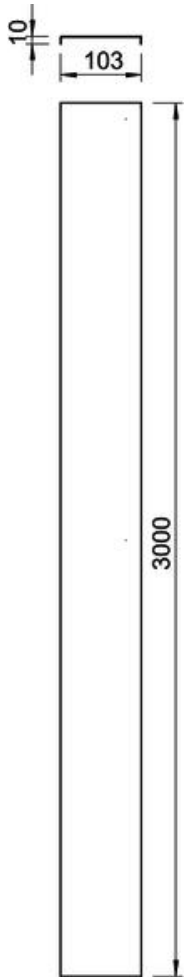

Technical data sheet

Cover with turn buckle FS

Item number: 6080227

Cover with turn buckle for AZ small duct.

St Steel

FS Strip galvanized

Master data

Item number	6080227
Type	AZDMD 100 FS
Description 1	Cover with turn buckle
Description 2	for AZ small duct
Manufacturer	OBO
Dimension	103x3000
Material	Steel
Surface	Strip galvanized
Surface standard	DIN EN 10346
Smallest sales unit	3
Unit of quantity	Metre
Weight	97.767 kg
Weight unit	kg/100 m

Technical data sheet

Cover with turn buckle FS

Item number: 6080227

Dimensions

Length	3,000 mm
Width	103 mm
Height	10 mm
Plate thickness	1 mm
Dimension H	10 mm

Technical data

Number of turn buckles	6 St.
Fastening type	Sash lock
Maintain electrical functions	no
Suitable for mesh cable tray	no
Suitable for cable ladder	no
Suitable for cable tray	yes
Rustproof steel, pickled	no