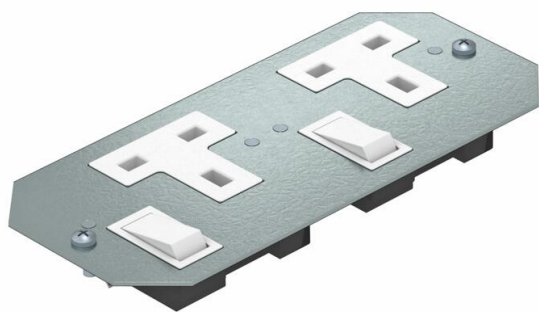

## Cover plate APMT2 with two single sockets

Item number: 7407879

Cover plate with two switched single sockets for installation in mounting supports beneath GES service outlets and cassettes. Sockets with increased contact protection with screw connection, 3-pole, 13 A, 250 V~, corresponds to BS 1363.

### Master data

Item number	7407879
Type	AP MT2 BS 2xSS0
Description 1	BS socket with cover plate
Description 2	two single versions, switched
Manufacturer	OBO
Colour	Grey-white; RAL 9002
Material	Steel
Surface	Strip galvanised/organically coated
Surface standard	DIN EN 10346
Smallest sales unit	4
Unit of quantity	Piece
Weight	23.7 kg
Weight unit	kg/100 pc.

## Cover plate APMT2 with two single sockets

Item number: 7407879

### Dimensions