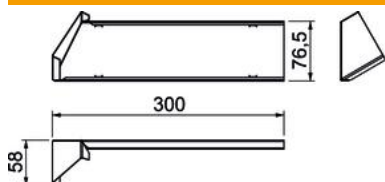

## External corner cover, sheet steel

Item number: 6287050

Cover for closing external corners.

St Steel

### Master data

Item number	6287050
Type	AOP3S80RW
Description 1	Cover
Description 2	for ext corner desk trunking
Manufacturer	OBO
Dimension	12x76,5x300
Colour	Pure white; RAL 9010
Material	Steel
Smallest sales unit	1
Unit of quantity	Piece
Weight	39 kg
Weight unit	kg/100 pc.

### Dimensions

Length	300 mm
Width	76.5 mm
Height	12 mm