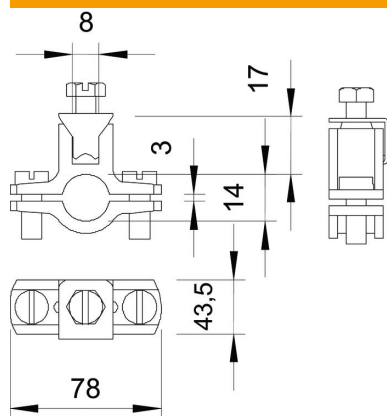

## Earthing strap, type 950

Item number: 5050138

- For pipes  $\varnothing$  1/4"-2"
  - Connection options: conductors to 35 mm<sup>2</sup> or round conductors to  $\varnothing$  6 mm
  - With captive pressure strip, 2 cylinder bolts M6 x 16 and 1 hex-head screw M6 x 16
- from galvanised steel, top and bottom part of clamp from die-cast zinc

### Master data

Item number	5050138
Type	950 Z 1 1/4
Description 1	Earthing clamp
Description 2	for round conductor
Manufacturer	OBO
Dimension	1 1/4"
Material	Die-cast zinc
Surface	Electrogalvanized
Surface standard	EN ISO 19598 / EN ISO 4042
Smallest sales unit	10
Unit of quantity	Piece
Weight	10.03 kg
Weight unit	kg/100 pc.

### Dimensions

Dimension A	78 mm
Dimension D	43.5 mm
Dimension X	3 mm

### Technical data

Number of conductors	1
Cross-section of cable to be connected, max.	35 mm <sup>2</sup>
Cross-section of cable to be connected, min.	0 mm <sup>2</sup>
Clamping range D	1 1/4
Clamping range D, max.	43.5 mm
Clamping range D, min.	40.5 mm