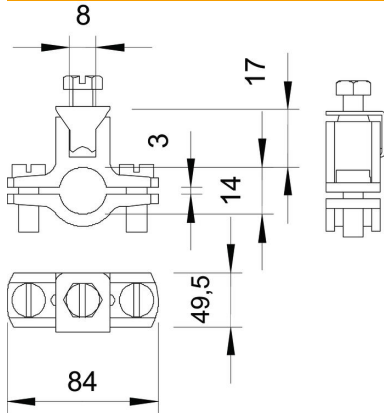

## Earthing strap, type 950

Item number: 5050154

- For pipes  $\varnothing$  1/4"-2"
  - Connection options: conductors to 35 mm<sup>2</sup> or round conductors to  $\varnothing$  6 mm
  - With captive pressure strip, 2 cylinder bolts M6 x 16 and 1 hex-head screw M6 x 16
- from galvanised steel, top and bottom part of clamp from die-cast zinc

### Master data

Item number	5050154
Type	950 Z 1 1/2
Description 1	Earthing clamp
Description 2	for round conductor
Manufacturer	OBO
Dimension	1 1/2"
Material	Die-cast zinc
Surface	Electrogalvanized
Surface standard	EN ISO 19598 / EN ISO 4042
Smallest sales unit	10
Unit of quantity	Piece
Weight	10.41 kg
Weight unit	kg/100 pc.

### Dimensions

Dimension A	84 mm
Dimension D	49.5 mm
Dimension X	3 mm

### Technical data

Number of conductors	1
Cross-section of cable to be connected, max.	35 mm <sup>2</sup>
Cross-section of cable to be connected, min.	0 mm <sup>2</sup>
Clamping range D	1 1/2
Clamping range D, max.	49.5 mm
Clamping range D, min.	46.5 mm