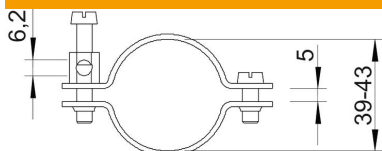

## Earthing clamp, type 942

Item number: 5038138

- For pipes 1/8–1 1/2" or Ø 8–49 mm
- Connection options: Cables up to 25 mm<sup>2</sup>
- With connection clip and cylinder bolt M6 x 16 made of brass, nickel-plated
- Clamp cover and base made of copper, nickel-plated

### Master data

|                     |                |
|---------------------|----------------|
| Item number         | 5038138        |
| Type                | 942 43         |
| Description 1       | Earthing clamp |
| Manufacturer        | OBO            |
| Dimension           | 39-43mm        |
| Material            | Copper         |
| Surface             | Nickel-plated  |
| Surface standard    |                |
| Smallest sales unit | 10             |
| Unit of quantity    | Piece          |
| Weight              | 9.74 kg        |
| Weight unit         | kg/100 pc.     |

### Dimensions

|             |       |
|-------------|-------|
| Dimension A | 81 mm |
| Dimension b | 25 mm |
| Dimension X | 5 mm  |