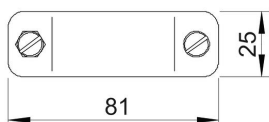

## Earthing clamp, type 942

Item number: 5038138

- For pipes 1/8–1 1/2" or Ø 8–49 mm
- Connection options: Cables up to 25 mm<sup>2</sup>
- With connection clip and cylinder bolt M6 x 16 made of brass, nickel-plated
- Clamp cover and base made of copper, nickel-plated

### Master data

|                     |                |
|---------------------|----------------|
| Item number         | 5038138        |
| Type                | 942 43         |
| Description 1       | Earthing clamp |
| Manufacturer        | OBO            |
| Dimension           | 39-43mm        |
| Material            | Copper         |
| Surface             | Nickel-plated  |
| Surface standard    |                |
| Smallest sales unit | 10             |
| Unit of quantity    | Piece          |
| Weight              | 9.74 kg        |
| Weight unit         | kg/100 pc.     |

### Dimensions

|             |       |
|-------------|-------|
| Dimension A | 81 mm |
| Dimension b | 25 mm |
| Dimension X | 5 mm  |