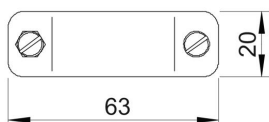

## Earthing clamp, type 942

Item number: 5038081

- For pipes 1/8–1 1/2" or Ø 8–49 mm
- Connection options: Cables up to 25 mm<sup>2</sup>
- With connection clip and cylinder bolt M6 x 16 made of brass, nickel-plated
- Clamp cover and base made of copper, nickel-plated

### Master data

Item number	5038081
Type	942 28
Description 1	Earthing clamp
Manufacturer	OBO
Dimension	24-28mm
Material	Copper
Surface	Nickel-plated
Surface standard	
Smallest sales unit	10
Unit of quantity	Piece
Weight	6.17 kg
Weight unit	kg/100 pc.

### Dimensions

Dimension A	63 mm
Dimension b	20 mm
Dimension X	3 mm