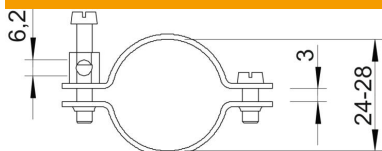

## Earthing clamp, type 942

Item number: 5038081

- For pipes 1/8–1 1/2" or Ø 8–49 mm
- Connection options: Cables up to 25 mm<sup>2</sup>
- With connection clip and cylinder bolt M6 x 16 made of brass, nickel-plated
- Clamp cover and base made of copper, nickel-plated

### Master data

Item number	5038081
Type	942 28
Description 1	Earthing clamp
Manufacturer	OBO
Dimension	24-28mm
Material	Copper
Surface	Nickel-plated
Surface standard	
Smallest sales unit	10
Unit of quantity	Piece
Weight	6.17 kg
Weight unit	kg/100 pc.

### Dimensions

Dimension A	63 mm
Dimension b	20 mm
Dimension X	3 mm

## Technical data

Number of conductors	1
Cross-section of cable to be connected, max.	25 mm <sup>2</sup>
Cross-section of cable to be connected, min.	0 mm <sup>2</sup>
Clamping range D	3/4
Clamping range D, max.	28 mm
Clamping range D, min.	24 mm