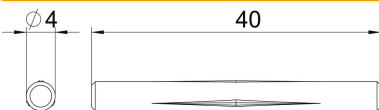

Technical data sheet

Coupling pin 8VS4

Item number: 6287810

Coupling pin to connect convection grid profiles.

St Steel

Master data

Item number	6287810
Type	8VS4
Description 1	Coupling pin
Description 2	for convection grid profiles
Manufacturer	OBO
Dimension	4x40
Material	Steel
Smallest sales unit	100
Unit of quantity	Piece
Weight	0.74 kg
Weight unit	kg/100 pc.

Dimensions

Length	40 mm
Width	4 mm
Height	4 mm

Technical data

Halogen-free	yes
--------------	-----