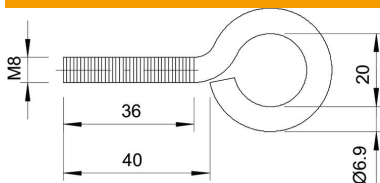

Technical data sheet

Frame eyelet

Item number: 3472086

Frame eyelet M8 x 40mm

St Steel

G Electrogalvanized

Master data

Item number	3472086
Type	869 M8X40 G
Description 1	Frame lug
Manufacturer	OBO
Dimension	M8x40mm
Material	Steel
Surface	Electrogalvanized
Surface standard	EN ISO 19598 / EN ISO 4042
Smallest sales unit	25
Unit of quantity	Piece
Weight	3.54 kg
Weight unit	kg/100 pc.

Dimensions

Length 70 mm

Technical data sheet

Frame eyelet

Item number: 3472086

Technical data

Breaking load	2 kN
Thread	M8
Thread length	36 mm
hook diameter	20 mm
Plastic-covered	no
Shank length	40