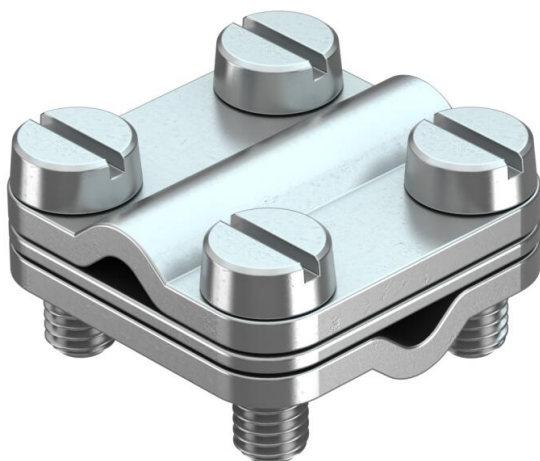

Technical data sheet

Clip branch terminal

Item number: 5064015

- Seat: 4 - 16 mm² x 4 - 16 mm²
- With 4 cylinder bolts M4 x 16

CuZn
37 Brass

N Nickel-plated

Master data

Item number	5064015
Type	470 4-16
Description 1	Clip branch terminal
Manufacturer	OBO
Dimension	4-16mm ²
Material	Brass
Surface	Nickel-plated
Surface standard	
Smallest sales unit	50
Unit of quantity	Piece
Weight	2.856 kg
Weight unit	kg/100 pc.

Technical data

Suitable for	Round conductor
--------------	-----------------