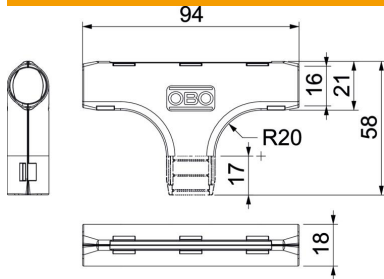

Technical data sheet

Quick pipe T piece, pure white

Item number: 2153951

Fitting for plastic electrical installation pipes to create T branches. Suitable for Quick pipe pipes or corrugated pipes. Toolless closing and opening. Can be used in a temperature range of -25 to +60 °C.

PP Polypropylene

Master data

Item number	2153951
Type	3000 TMS M16 RW
Description 1	Quick pipe T piece
Manufacturer	OBO
Dimension	M16
Colour	Pure white; RAL 9010
Material	Polypropylene
Smallest sales unit	10
Unit of quantity	Piece
Weight	0.798 kg
Weight unit	kg/100 pc.

Technical data sheet

Quick pipe T piece, pure white

Item number: 2153951

Dimensions

Dimension B	21 mm
Dimension B2	94 mm
Dimension d	16 mm
Dimension L	58 mm
Dimension L1	17 mm
Dimension R	20 mm

Technical data

Version for	Connector
Shape	T piece
Size	M16
Halogen-free	yes
With sleeve	no
Brushed surface	no
Polished surface	no
Permitted temperature range, max.	60 °C
Permitted temperature range, min.	0 °C