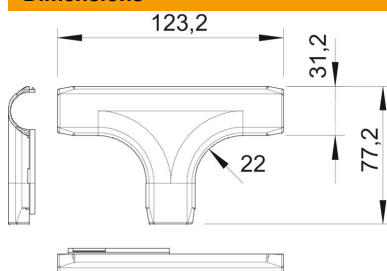

## Quick pipe T piece, light grey

Item number: 2153876

Fitting for plastic electrical installation pipes to create T branches. Suitable for Quick pipe pipes or corrugated pipes. Toolless closing and opening. Can be used in a temperature range of -25 to +60 °C.

### Master data

Item number	2153876
Type	2953 T M25 LGR
Description 1	Quick pipe T piece
Manufacturer	OBO
Dimension	M25
Colour	Light grey; RAL 7035
Material	Polyvinylchloride
Smallest sales unit	5
Unit of quantity	Piece
Weight	3.203 kg
Weight unit	kg/100 pc.

### Dimensions

Dimension B	31.2 mm
Dimension B2	123.2 mm
Dimension L	77.2 mm
Dimension R	22 mm

## Technical data

Version for	Connector
Size	M25
Halogen-free	no
With sleeve	no
Brushed surface	no
Polished surface	no
Permitted temperature range, max.	60 °C
Permitted temperature range, min.	0 °C