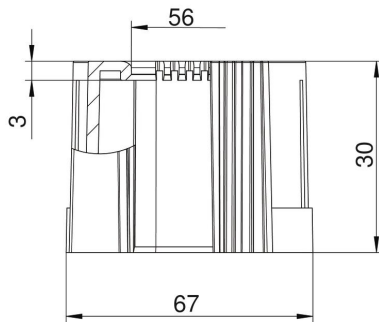

### Master data

Item number	2047995
Type	129 TB M63 SW
Description 1	Pipe end sleeve, separable
Description 2	metric
Manufacturer	OBO
Dimension	M63
Colour	Black
Material	Polyethylene
Smallest sales unit	20
Unit of quantity	Piece
Weight	1.14 kg
Weight unit	kg/100 pc.

# Technical data sheet

Pipe end cap, splittable, metric, black

Item number: 2047995

## Dimensions

Dimension D1	67 mm
Dimension D2	56 mm
Dimension L1	30 mm
Dimension L2	3 mm

## Technical data

Version for pipe diameter	Connector
Size	63 mm
Halogen-free	M63
Brushed surface	yes
Polished surface	no