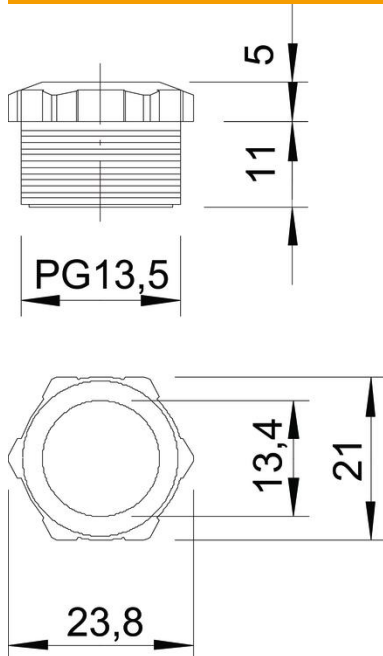

## Master data

Item number	2025132
Type	107 E PG13.5 PS
Description 1	Pressure screw
Manufacturer	OBO
Dimension	PG13,5
Colour	Light grey; RAL 7035
Material	Polystyrene
Smallest sales unit	100
Unit of quantity	Piece
Weight	0.244 kg
Weight unit	kg/100 pc.

# Technical data sheet

Pressure screw, PG thread, light grey

Item number: 2025132

## Dimensions

Dimension D	13.4 mm
Dimension E	23.8 mm
Dimension L1	10.5 mm
Dimension L2	5 mm

## Technical data

Thread type	PG
Nominal thread size	13.5
Thread increase	1.41 mm
Fibre-glass reinforced	no
Halogen-free	yes
Impact-resistant	yes
WAF	21
Strain relief option	no