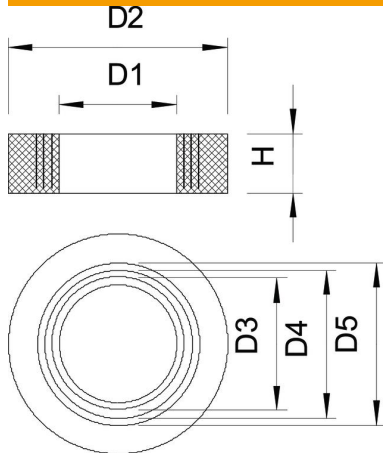

## Cutting ring

Item number: 2029138

Rubber cutting ring (cuttable sealing ring) to DIN 46320 for cone cable gland.

**NBR**  
**SBR** Rubber mixture

### Master data

Item number	2029138
Type	107 B PG13.5
Description 1	Cutting ring
Manufacturer	OBO
Dimension	PG13,5
Colour	Black
Material	Rubber mixture
Smallest sales unit	100
Unit of quantity	Piece
Weight	0.172 kg
Weight unit	kg/100 pc.

### Dimensions

Dimension D1	7.5 mm
Dimension D2	18.3 mm
Dimension D3	10 mm
Maß D4	12.5 mm
Dimension D5	15 mm
Dimension H	6 mm

### Technical data

Sealing area D, max.	12.5 mm
Sealing area D, min.	7.5 mm
Size	Pg 13,5
Size	M20